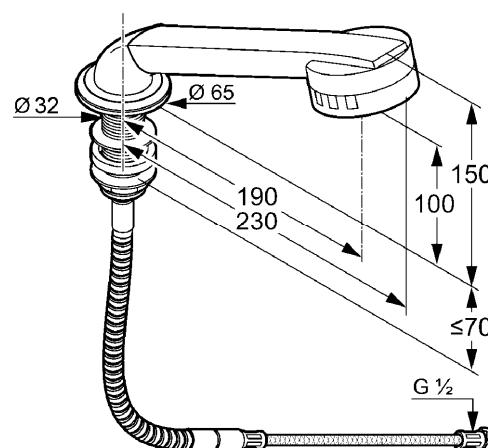

Product: **KLUDI ZENTA shower set DN 15**

Ref.: **2765205**

Product description

shower set
 deck mounted
 flow class B
 consisting of:
 handshower KLUDI ZENTA 2 S
 shuft for shower hose
 shower hose 1500 mm
 connected pressure hose G 1/2 x 500 mm
 protected against back flow
 noise group I

Finishes:
 05 chrome

Product picture

Advertisement

- * KLUDI GmbH & Co KG KLUDI ZENTA 2 S shower set item no. 2765205
- ** brass / chrome plated plastic, DIN EN 50930-6
- *** DIN EN 1112 / DIN EN 1113

deck mounted shower set, manufacturer KLUDI GmbH & Co KG KLUDI ZENTA 2 S shower set item no. 2765205, DN 15, finishes: chrome plated, type: deck mounted shower set, handshower KLUDI ZENTA 2 S 1/2 inch, shower hose with W270/KTW-A 1500 mm x 1/2 inch x 15 x 1 and flexible high pressure supply tube 500 mm G 1/2 x 15 x 1 with DVGW / KIWA / WRAS / CSTB, projection 190/230 mm, overall length 100/150 mm, shuft for shower hose, diameter rosette 65 mm, deck mounted, for borehole diameter Ø 32 mm, protected against back flow, for pressure type water heater, for continuous line heater, PN 5

Dimensional drawing

Flow rate diagram