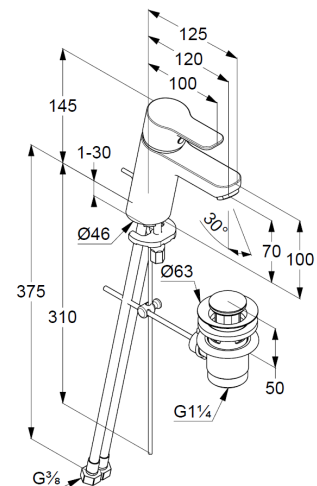

## Technical Data

Product: KLUDI PURE&EASY  
single lever basin mixer 70  
DN 15

Article-Nr.: 372820565

Surface: 05 chrome

### Product description

manufacturer KLUDI GmbH & Co. KG  
Typ: KLUDI PURE&EASY  
single lever basin mixer 70,  
DN 15/ PN 10  
Art. Nr. 372820565  
basin mixer  
single lever mixer  
single hole mounted  
solid handle, metal  
aerator M24  
ceramic cartridge with hotwater safety device  
flow rate at 3 bar = 7 l/ min.  
flexible hoses G 3/8 DVGW approved  
rapid installation set  
pop up waste 1 1/4" plastic

Product Picture

Dimensional drawing

Flow rate diagram