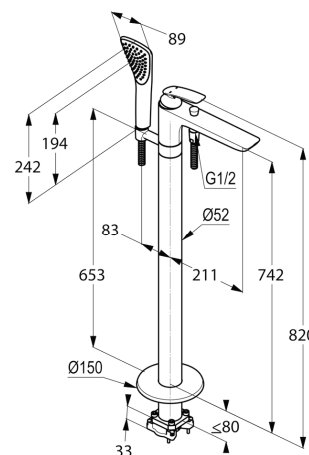

Finishes:
 05 chrome
 91 chrome/white

Advertisement

single lever bath/shower pillar mixer, manufacturer KLUDI GmbH & Co KG
 KLUDI BALANCE item no. 52590..75
 type: single lever bath and shower pillar mixer, DN 15 / PN 10, finishes 05 = chrome plated / 91 = chrome/white plated brass, metal solid lever, ceramic cartridge K-41 with hot water safety device, bath tub filler with aerator s-pointer M 24 x 1, flow rate at bath tub filler 22,5 l/min at 3 bar, flow rate at shower outlet 18,1 l/min, automatic diverter: shower to bath tub, protected against backflow DIN EN 1717, with plastic hand shower KLUDI FIZZ 1 S, with cleaning system, with volume spray, with KLUDI SUPARAFLEX SILVER shower hose 1/2 x 1/2 x 1250 mm, metal-effect (silver), with anti twist, shower connection 1/2 inch,
 dimensions: height: 820 mm, nozzle projection: 211 mm, nozzle height: 742 mm, diameter cover plate: 150 mm
 Suitable for pre-installation set KLUDI FLEXX.BOXX DN 20 item no. 88088 for free standing bath and shower mixer, not included.

Product picture

Dimensional drawing

Flow rate diagram