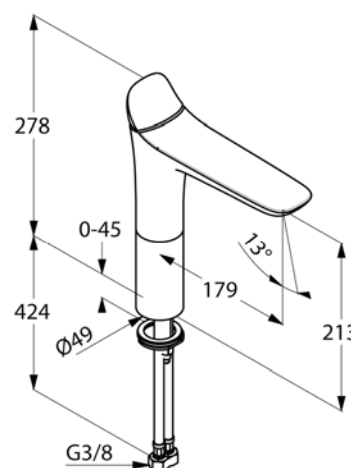

Product: KLUDI AMBA single lever sink mixer DN 15
height 213 mm

Ref.: 532960575

Product description

single lever sink mixer DN 15
single hole mounted
solid lever
ceramic cartridge
aerator M 24 x 1
flow rate 4,3 l/min at 3 bar
flexible high pressure supply tubes 3/8 inch
rapid installation set

Finishes:
05 chrome

Product picture

Advertisement

single lever sink mixer, manufacturer KLUDI GmbH & Co. KG
KLUDI AMBA item no. 532960575
type: single lever sink mixer height 213 mm, DN 15 / PN 10, chrome plated brass,
solid lever chrome plated metal, ceramic cartridge K-28, aerator M 24 x 1, flow rate
4,3 l/min at 3 bar, flexible high pressure supply tubes 3/8 inch with DVGW / W270
approval, rapid installation set
dimensions: height: 278 mm, nozzle height: 213 mm, projection: 179 mm

Dimensional drawing

Flow rate diagram