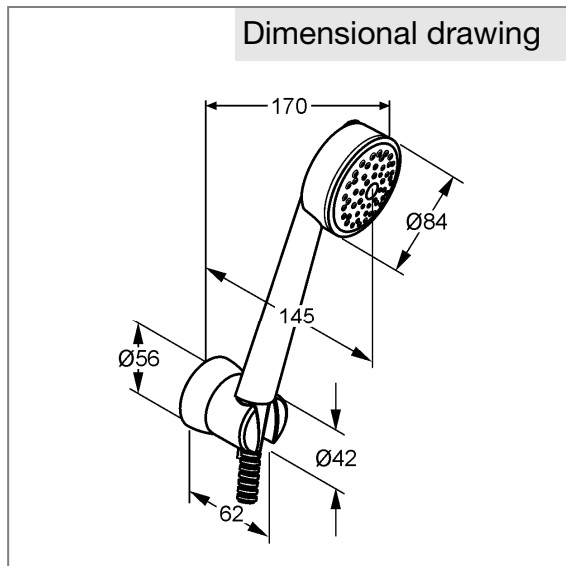

Product: **KLUDI ZENTA 1 S bath-shower set DN 15**

Ref.: **60650 .. -00**

Product description

KLUDI ZENTA bath shower set
with KLUDI ZENTA 1 S handshower DN 15
with cleaning system
shower spray
with KLUDI LOGOFLEX-hose
plastic coated with metal-effect
with conical nuts
G 1/2 x G 1/2 x 1250 mm
fixed wall hook with
screws and dowels
handshower with optional usable 50 % water
consumption regulation
noise group I

Finishes:
05 chrome
86 chrome/black
91 chrome/white

Advertisement

- * KLUDI GmbH & Co. KG KLUDI ZENTA 1 S bath shower set item no. 60650..-00
- ** plated plastic
- *** DIN EN 1112 / DIN EN 1113

bath shower set, manufacturer KLUDI GmbH & Co KG KLUDI ZENTA 1 S bath shower set item no. 60650..-00, DN 15, finishes: 05 chrome; 86 chrome/black; 91 chrome/white plated, with KLUDI ZENTA 1 S handshower .. plated plastic, noise level DIN EN 4109 group I, without report no., flow class B (max. 0,40 l/s), with shower spray, with cleaning system, connection 1/2 inch, diameter shower head 84 mm, length 225 mm, with fixed wall hook with fastening screws and dowels .. plated plastic, with KLUDI LOGOFLEX hose 1/2 x 1/2 inch x 1250 mm, with conical nuts, with metal effect, projection 170 mm, for pressure type water heater, for continuous line heater (at 0,15 l/s), PN 5, with optional usable 50 % water consumption regulation ~ 9,5 l/min at 3 bar running pressure (water consumption regulation not for hydraulic continuous line heater), PN 5,

Product picture

Dimensional drawing

Flow rate diagram