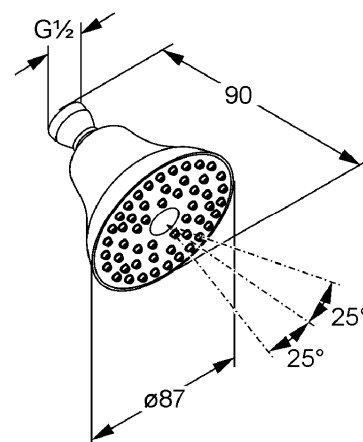

Product: **KLUDI headshower 1 S DN 15**

Ref.: **6219105-00**

Product description

headshower 1 S DN 15
 flow class B
 with cleaning system
 normal spray
 with ball joint G 1/2
 without shower arm
 suitable for water heater with a flow capacity
 of at least 13 l/min
 noise group I

Finishes:
 05 chrome

Product picture

Advertisement

- * KLUDI GmbH & Co KG KLUDI 1 S headshower item no. 6219105-00
- ** chrome plated brass/plastic, DIN EN 248
- *** DIN EN 1112

headshower, manufacturer KLUDI GmbH & Co KG KLUDI 1 S headshower item no. 6219105-00, DN 15, chrome plated brass/plastic, type: with normal spray, with ball joint 1/2 inch swing range 25 °, projection 90 mm, diameter shower head Ø 87 mm, noise level DIN EN 4109 group I, without report no., flow class B, female connection 1/2 inch, for pressure type water heater, for continuous line heater, PN 5,

Dimensional drawing

Flow rate diagram