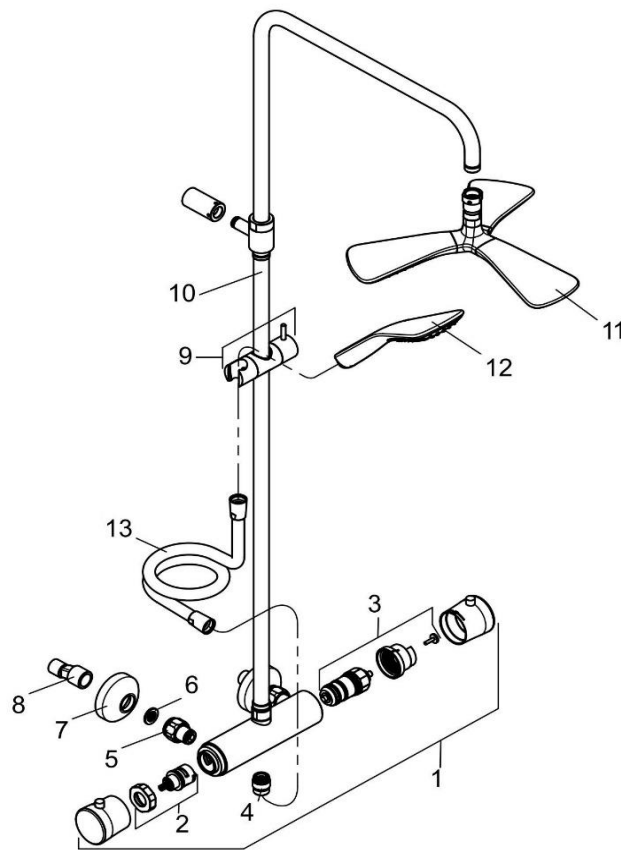

ab 10/2013

6709505-00	Thermostat Dual Shower System DN 15	Thermostat Dual Shower System DN 15	
1	7303605-00	GRIFF - SET FIZZ	HANDLE SET FIZZ
2	7490600-00	DIVERTER KARTUSCHE	DIVERTER CARTRIDGE
3	7370800-00	THERMOSTAT	TEMPERATURE CONTROL UNIT
4	7578005-00	BRAUSEANSCHLUSSNIPPEL	SHOWER CONNECTING NIPPLE
5	7449505-00	WANDARMATURENANSCHLUSS	WALL CONNECTING NIPPLE
6	95502535-00	SCHMUTZFANGSIEB F. THERMOSTAT	FILTER FOR THERMOSTAT MIXER
7	7499905-00	ROSETTE	ESCUTCHEON
8	7655204-00	S - ANSCHLUSS	S - CONNECTIONS
9	7317605-00	GLEITSCHIEBER	GILDER
10	7362905-00	BRAUSESTANGE	SHOWER RAIL
11	7360700-00	BEFESTIGUNGSSATZ	MOUNTING KIT
12	6757805-00	KOPFBRAUSE	HEADSHOWER
13	6760005-00	HANDBRAUSE	HANDSHOWER
14	6107205-00	BRAUSESCHLAUCH	SHOWER HOSE

bis 09/2013

6709505-00	Thermostat Dual Shower System DN 15		Thermostat Dual Shower System DN 15
1	7303605-00	GRIFF - SET FIZZ	HANDLE SET FIZZ
2	7490600-00	DIVERTER KARTUSCHE	DIVERTER CARTRIDGE
3	7370800-00	THERMOSTAT	TEMPERATURE CONTROL UNIT
4	7578005-00	BRAUSEANSCHLUSSNIPPEL	SHOWER CONNECTING NIPPLE
5	7449505-00	WANDARMATURENANSCHLUSS	WALL CONNECTING NIPPLE
6	95502535-00	SCHMUTZFANGSIEB F. THERMOSTAT	FILTER FOR THERMOSTAT MIXER
7	7499905-00	ROSETTE	ESCUTCHEON
8	7655204-00	S - ANSCHLUSS	S - CONNECTIONS
9	7464005-00	GLEITSCHIEBER	GILDER
10	7308305-00	BRAUSESTANGE	SHOWER RAIL
11	6757805-00	KOPFBRAUSE	HEADSHOWER
12	6760005-00	HANDBRAUSE	HANDSHOWER
13	6107205-00	BRAUSESCHLAUCH	SHOWER HOSE