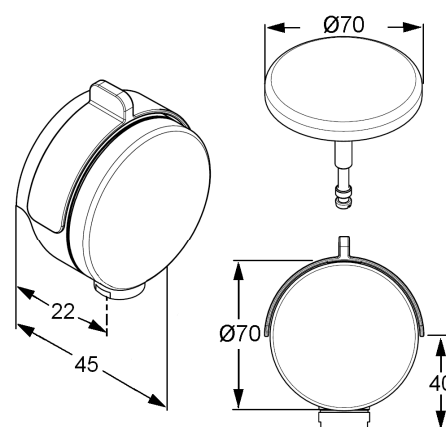

**Product:** KLUDI ROTEXA MULTI bath filling, waste and overflow set

**Ref.:** 7182605-00

**Product description**

KLUDI ROTEXA MULTI bath filling, waste and overflow set  
 trim set  
 flow class C  
 s-pointer aerator M 24 x I  
 filler unit with fixing screws and dowels  
 large waste plug  
 noise level I

Finishes:  
 05 chrome

**Product picture**

**Advertisement**

- \* KLUDI GmbH & Co KG KLUDI ROTEXA MULTI bath filling waste and overflow set item no. 7182605-00
- \*\* chrome plated brass/plastic
- \*\*\* trim set for ROTEXA MULTI bath filling waste and overflow set G 1 1/2

bath filling waste and overflow set trim set, manufacturer KLUDI GmbH & Co KG  
 KLUDI ROTEXA MULTI bath filling waste and overflow set item no. 7182605-00,  
 chrome plated brass/plastic, type: trim set for concealed parts (rough in) ROTEXA  
 MULTI item no. 2131500-00, with s-pointer aerator M 24 x I, flow class C (max. 0,50  
 l/s), diameter valve cap 70 mm, cover plate chrome plated plastic, projection 45 mm,  
 diameter bath filler 70 mm, water supply device with fixing screws and large waste  
 plug, for pressure type water heater, for continuous line heater, PN 10

**Dimensional drawing**

**Flow rate diagram**