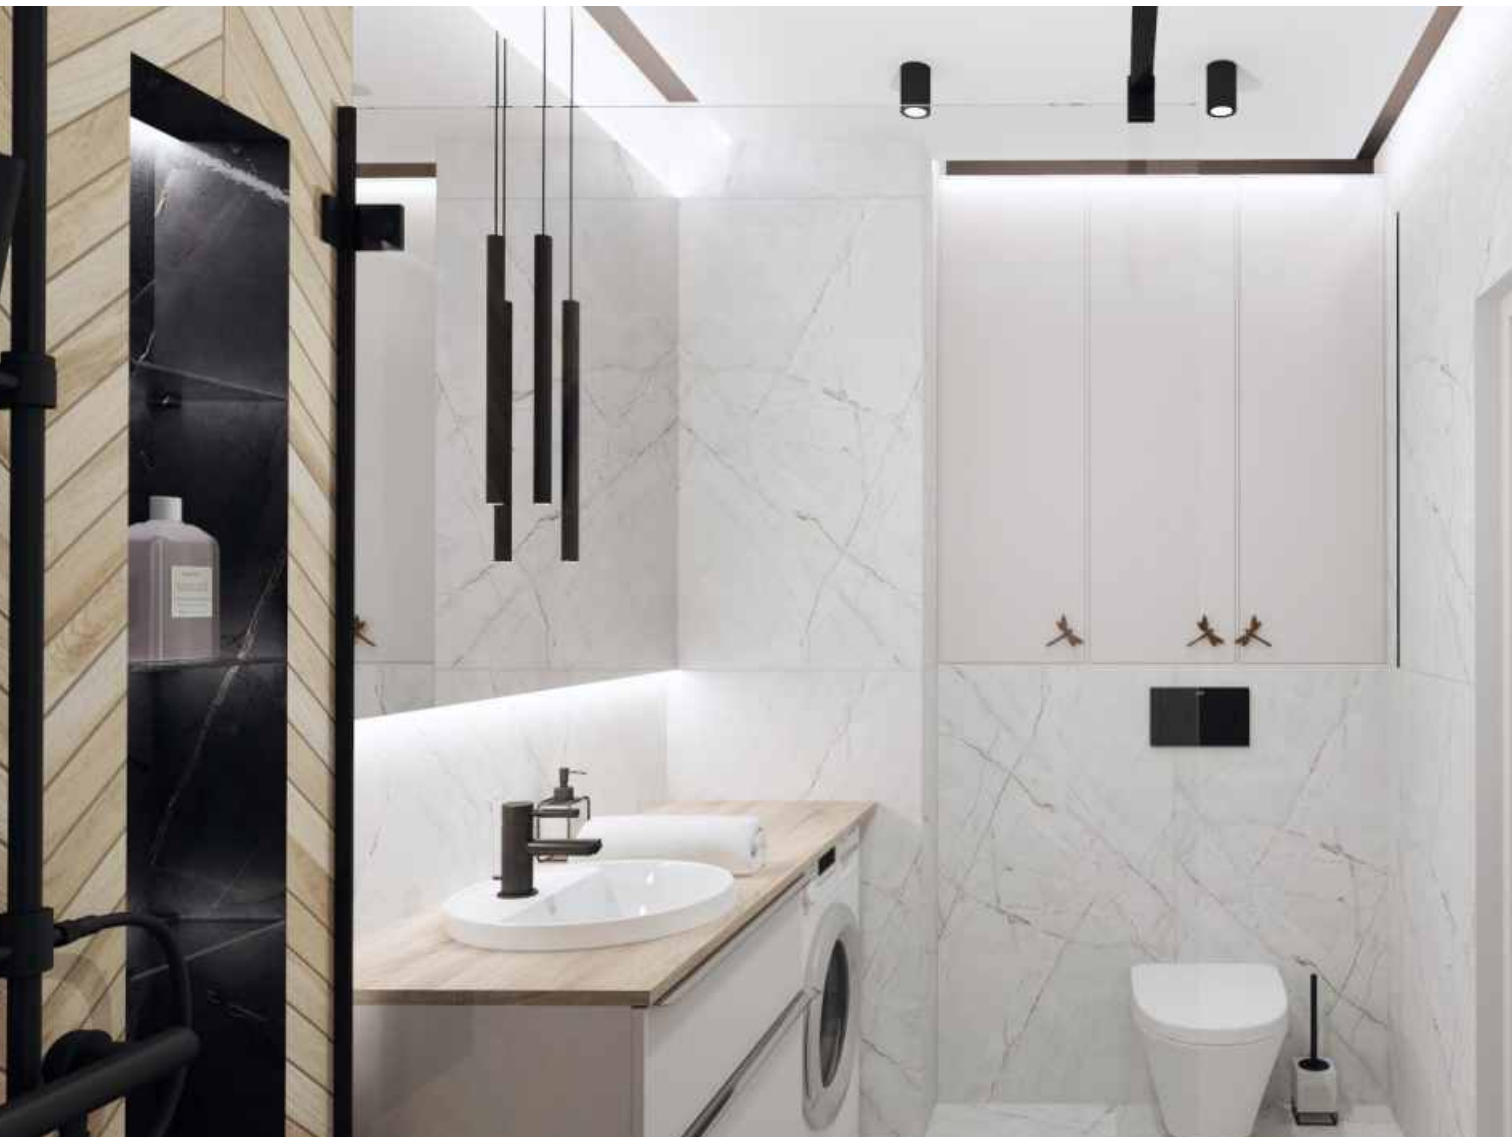

# ROYAL VALENCIA ANTRACITE

ROYAL VALENCIA ANTRACITE  
PD-CE-VA-0001

60×120 cm  
PEI III

60×120 cm

A modern bathroom with a white freestanding bathtub, a large window, and marble walls. A large floral mural is on the left wall. A black towel rack is in the background. The floor is made of light wood. The ceiling has a dark, slatted design with recessed lighting.