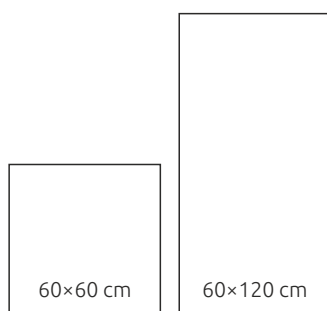

HOMES IVORY

HOMES IVORY
PD-LA-HI-7001

60x60 cm
PEI III