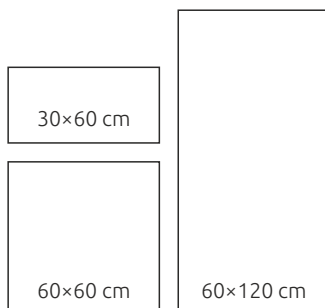

TORONTO WHITE / ALABAMA WHITE

ALABAMA SUPER WHITE 30×60 cm
GL-CN-AW-8002