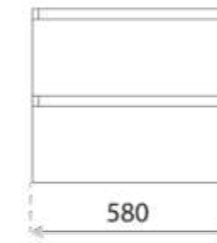

Ontario

- elegancka, nowoczesna kolekcja z zaokrąglonymi frontami
  elegant, modern collection with rounded fronts
- front i korpus z lakierowanej płyty PVC o grubości 15mm
  front and body made of lacquered PVC board with a thickness of 15mm
- meble w dwóch wymiarach w komplecie z dedykowanymi umywalkami szklanymi
  two sizes in set with dedicated glass washbasins
- kolekcja w wykończeniu białym z połyskiem
  collection in white gloss finish

SZAFKA ZE SZKLANĄ UMYWALKĄ
CABINET WITH GLASS WASHBASIN
ONTARIO 60

WYMIARY (MM) **580 X 510 X 500**
DIMENSIONS (MM)
MATERIAL MATERIAL **PVC PVC**

EAN EAN **5900378339991**
COLOUR KOLOR **BIAŁY WHITE**

SZAFKA ZE SZKLANĄ UMYWALKĄ
CABINET WITH GLASS WASHBASIN
ONTARIO 80

WYMIARY (MM) **772 X 510 X 500**
DIMENSIONS (MM)
MATERIAL MATERIAL **PVC PVC**

EAN EAN **5900378340003**
COLOUR KOLOR **BIAŁY WHITE**