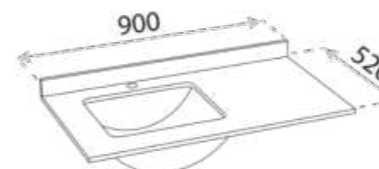

UMYWALKA Z BLATEM IRVINE STONE WHITE
WASHBASIN WITH IRVINE STONE WHITE TOP
KENT 90

SZAFKA Z BLATEM I UMYWALKĄ
CABINET WITH COUNTERTOP AND WASHBASIN
KENT WOOD 90