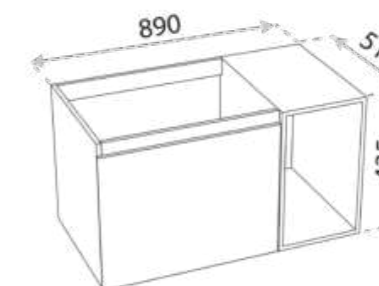

WYMIARY (MM) **890 X 515 X 435**
DIMENSIONS (MM)
MATERIAL MATERIAL **MDF** MDF

EAN EAN **5900378346623**
COLOUR KOLOR **KASZTAN** CHESTNUT
TOP BLAT **IRVINE STONE BLACK**