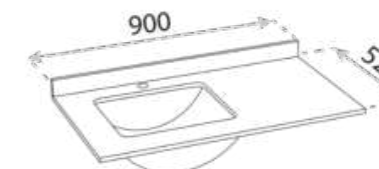

UMYWALKA Z BLATEM IRVINE STONE BLACK
WASHBASIN WITH IRVINE STONE BLACK TOP
KENT 90